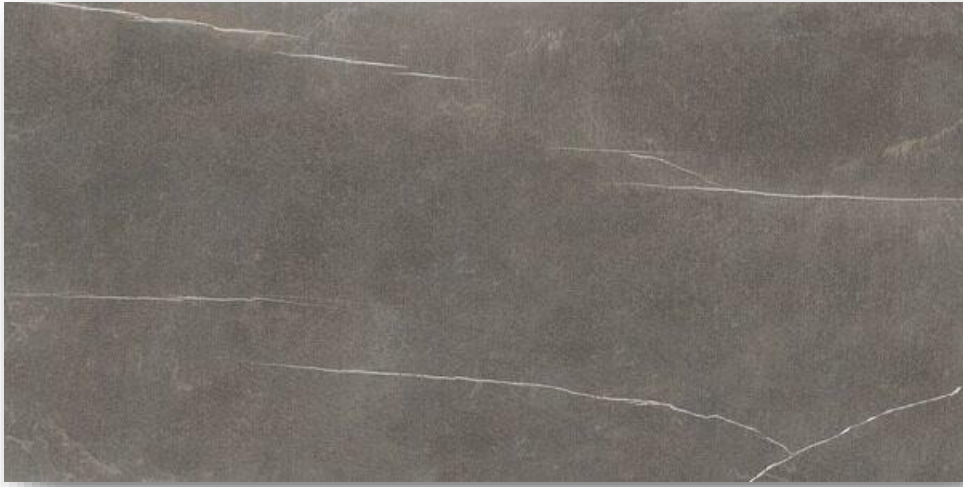

Piasentina
Structured

Black Diamond
Natural

Palladium Grey
Natural

Platinum White
Natural

Calacatta Macchia Vecchia
Silky/Polished

Piasentina

SAPIENSTONE

Finish: Structured
Slab Size: 126" x 60"
Thickness: 12mm