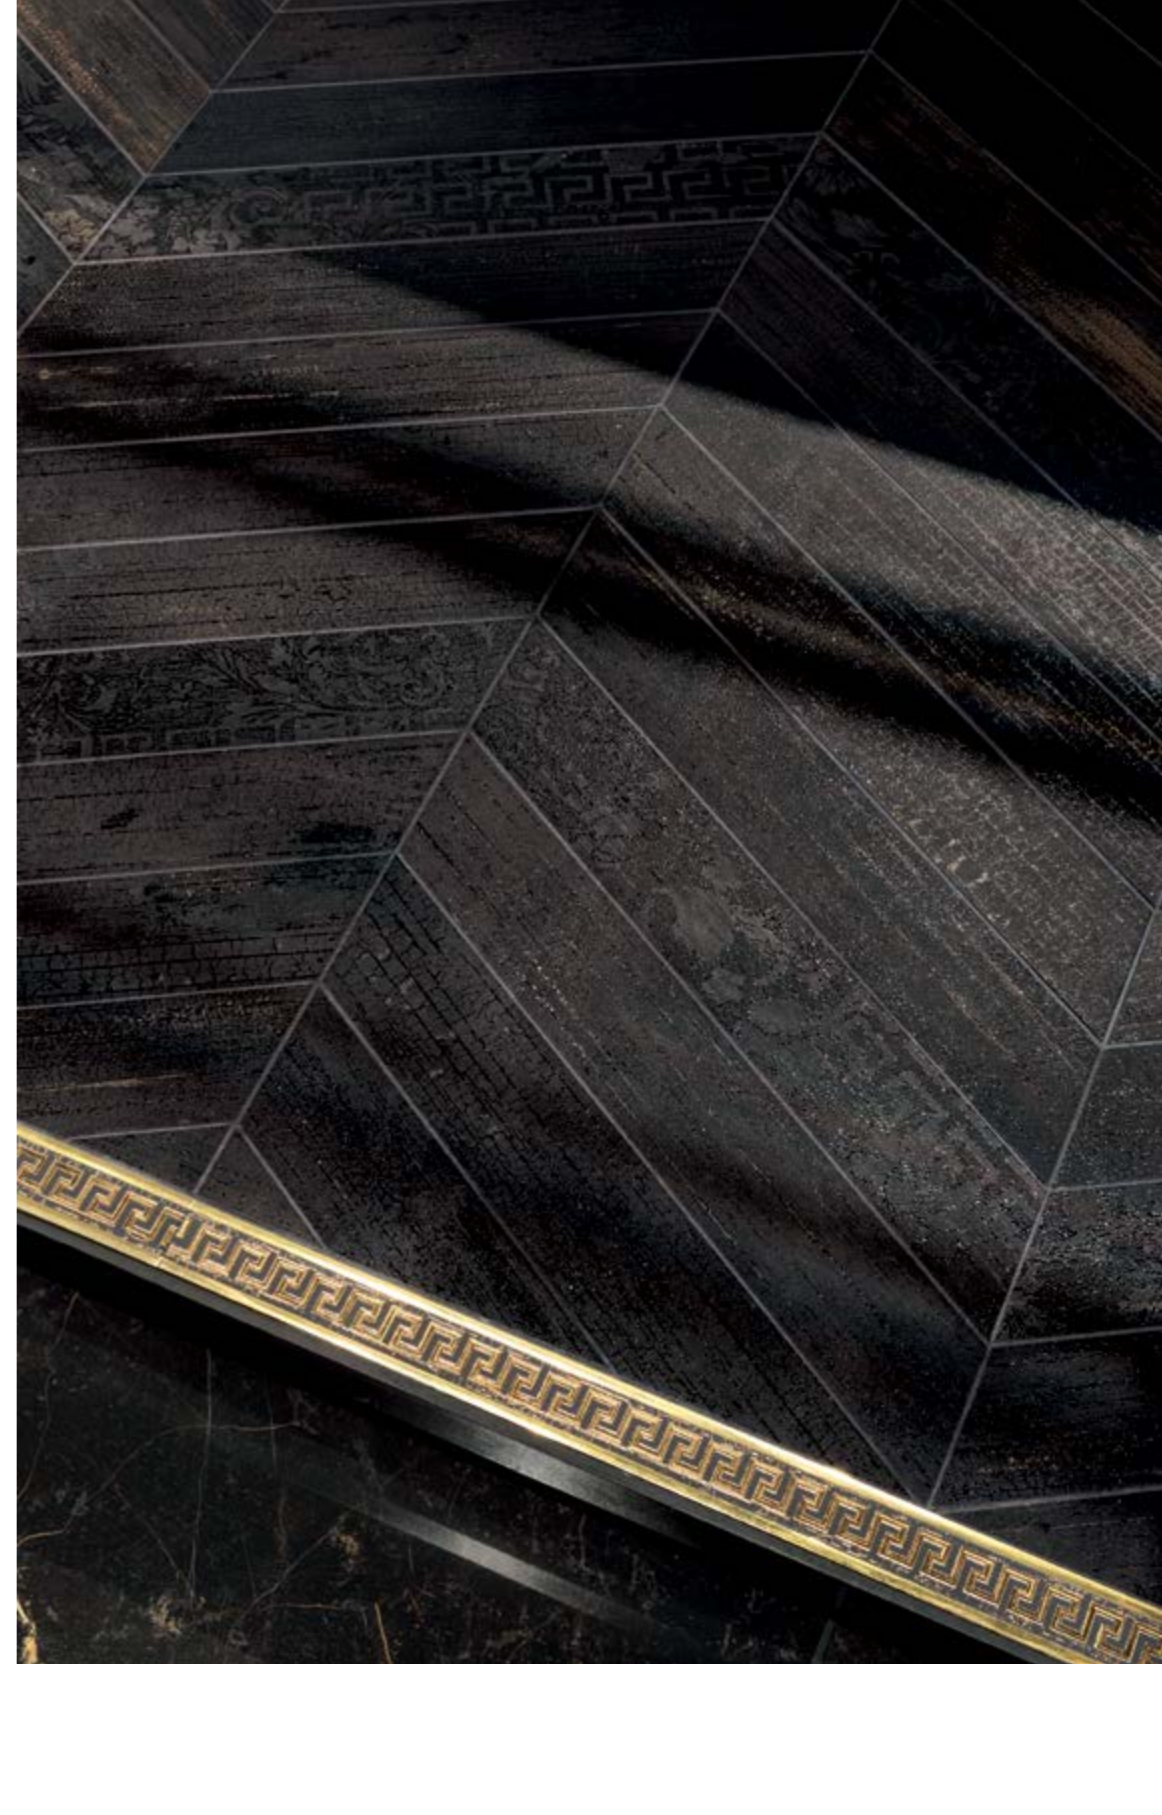

FLOOR

- Eterno Mosaico Chevron Carbon 40x40cm • 15.75x15.75"
- Eterno Inserto Decoro Chevron Carbon 7,63x45cm • 3x17.7"
- Eterno Fascia Greca Oro Carbon 2,7x80cm • 1x31.5"
- Marble Nero* 58,5x58,5cm • 23x23"

*Product is from Solid Gold Collection